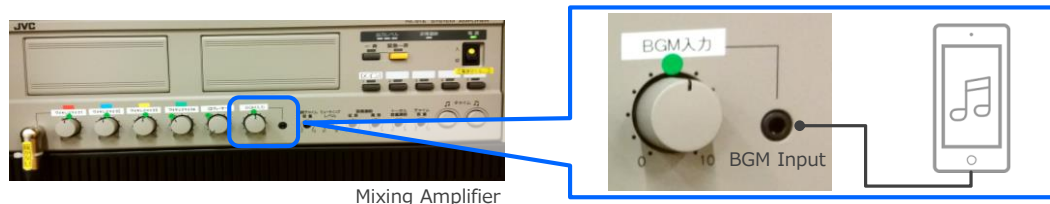

Please operate the equipment inside the AV wagon.

1 System Strat-up

Press Power button on **Power Controller**.

2 Using Wireless Microphones(Hand held, Hands free)

Take out the microphone charger and turn on the microphone. Four microphones can be used at the same time.

3 Using CD Player and AUX input

Operate the CD Player.

Connect Music Player to **AUX Input** of CD Player or **BGM Input** of Mixing Amplifier. The Cable is stored in the drawer.

4 Audio Volume Control

Operate the **Mixing Amplifier**.

● Default Volume

5 System Shut Down

Press Power button on **Power Controller**.