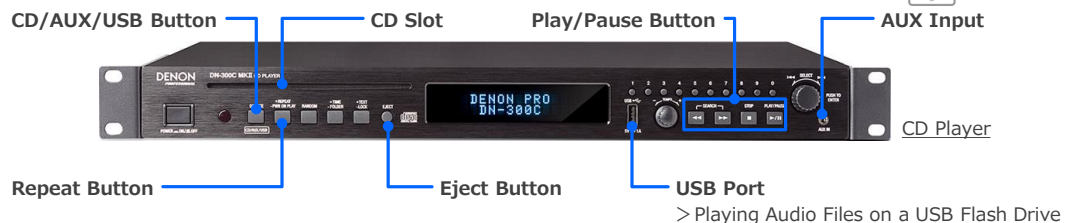

Please operate the equipment inside the AV wagon.

1 System Strat-up

Press Power button on **Power Controller**.

2 Using Wireless Microphones(Hand held, Hands free)

Take out the microphone charger and turn on the microphone. Four microphones can be used at the same time.

3 Using CD Player and AUX input

Operate the CD Player.

Connect Music Player to **AUX Input** of CD Player or **BGM Input** of Mixing Amplifier. The Cable is stored in the drawer.

4 Audio Volume Control

Operate the **Mixing Amplifier**.