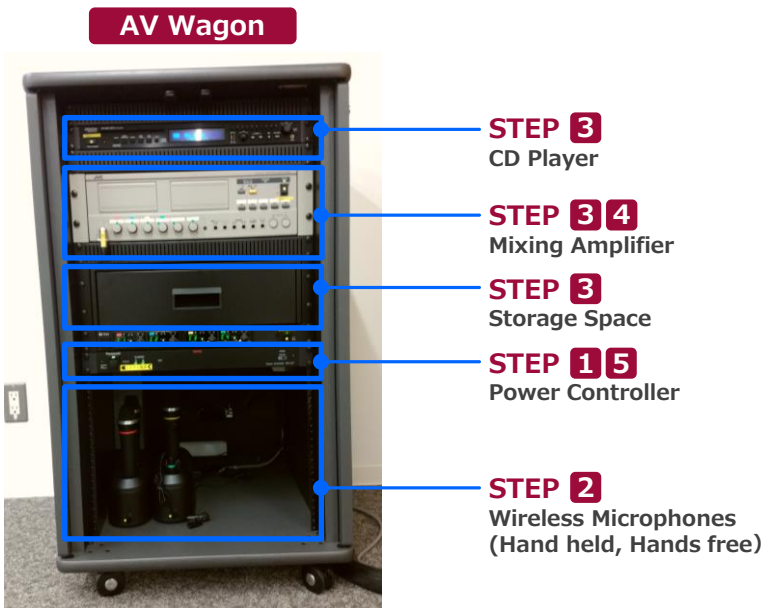

Please operate the equipment inside the AV wagon.

1 System Strat-up

Press Power button on **Power Controller**.

2 Using Wireless Microphones(Hand held, Hands free)

Take out the microphone charger and turn on the microphone. Four microphones can be used at the same time.

3 Using CD Player and AUX input

Operate the CD Player.

Connect Music Player to **AUX Input** of CD Player or **BGM Input** of Mixing Amplifier. The Cable is stored in the drawer.

4 Audio Volume Control

Operate the **Mixing Amplifier**.

● Default Volume

5 System Shut Down

Press Power button on **Power Controller**.